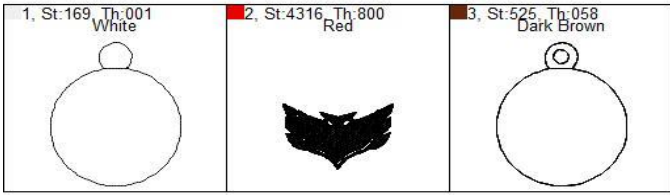

PJ Mask Red Ornament DVD

Design PJ Mask Red Ornament
 Name: DVD

Colors: 3

Color 1:	Run Placement Stitch
	Add Felt/Fabric
Color 2:	Stitch Filled Area
	Add Back Fabric/Felt
Color 3:	Final Outline