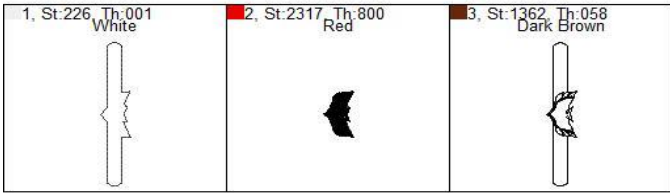

PJ Mask Red Bracelet DVD

Design

Name: PJ Mask Red Bracelet DVD

Colors: 3

Color 1:	Run Placement Stitch
	Add Felt/Fabric
Color 2:	Stitch Filled Area
	Add Back Fabric/Felt
Color 3:	Final Outline