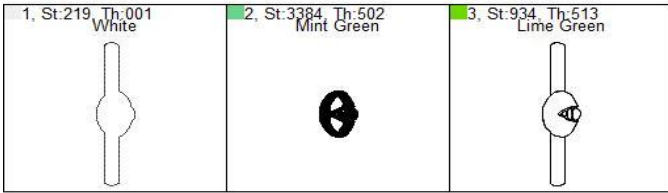

PJ Mask Green Bracelet DVD

Design Name:	PJ Mask Green Bracelet DVD
Colors:	3
Color 1:	Run Placement Stitch Add Felt/Fabric
Color 2:	Stitch Filled Area Add Back Fabric/Felt
Color 3:	Final Outline