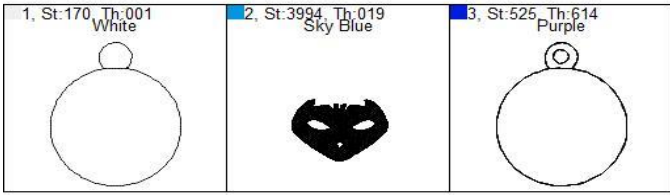

PJ Mask Blue Ornament DVD

Design PJ Mask Blue Ornament
 Name: DVD

Colors: 3

Color 1:	Run Placement Stitch
	Add Felt/Fabric
Color 2:	Stitch Filled Area
	Add Back Fabric/Felt
Color 3:	Final Outline