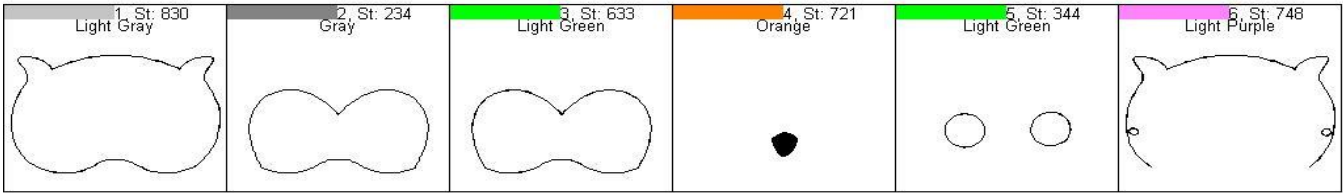

Woodland Owl Mask

Design

Name: Woodland Owl Mask

Colors: 6

Color 1:	Run Placement Stitch
	Add Felt/Fabric
Color 2:	Run Placement Stitch
	Add Felt/Fabric
Color 3:	Run Tackdown Stitch
	Trim Felt/Fabric
Color 4:	Stitch Filled Area
	Add Back Fabric/Felt
Color 5:	Final Outline
Color 6:	Final Outline