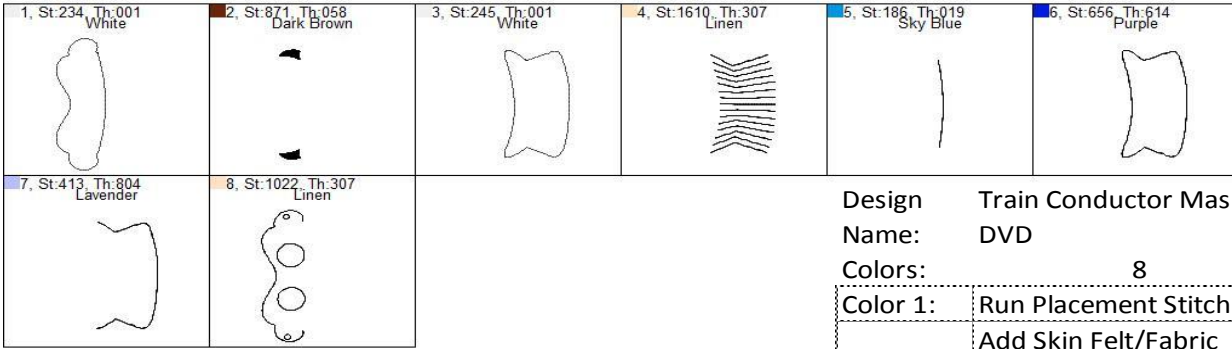

Train Conductor Mask DVD

Design: Train Conductor Mask
 Name: DVD

Colors: 8

Color 1:	Run Placement Stitch
	Add Skin Felt/Fabric
Color 2:	Stitch Filled Area
Color 3:	Run Placement Stitch
	Add Hat Felt/Fabric
Color 4:	Stitch Outline Detail
Color 5:	Stitch Outline Detail
Color 6:	Run Tackdown Stitch
	Trim Felt/Fabric
	Add Back Fabric/Felt
Color 7:	Final Outline
Color 8:	Final Outline