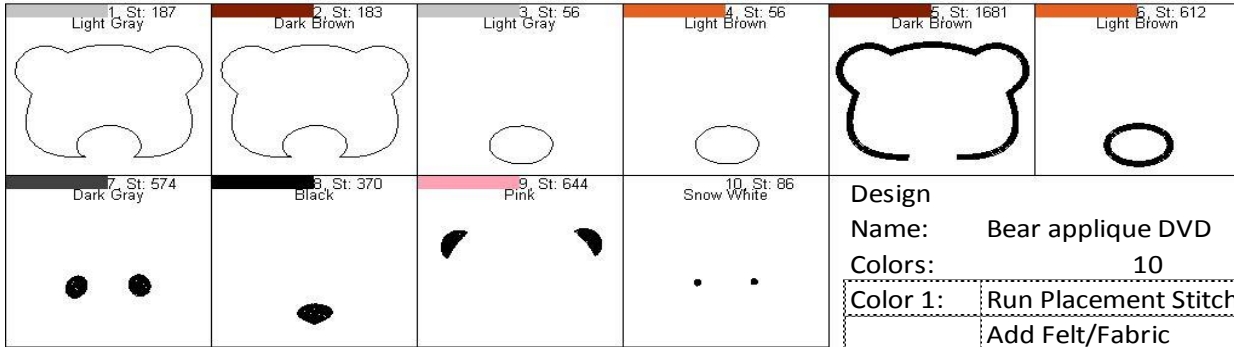

Bear applique DVD

Design

Name: Bear applique DVD

Colors: 10

Color 1:	Run Placement Stitch Add Felt/Fabric
Color 2:	Run Tackdown Stitch Trim Felt/Fabric
Color 3:	Run Placement Stitch Add Felt/Fabric
Color 4:	Run Tackdown Stitch Trim Felt/Fabric
Color 5:	Stitch Satin Stitch
Color 6:	Stitch Satin Stitch
Color 7:	Stitch Filled Area
Color 8:	Stitch Filled Area
Color 9:	Stitch Filled Area
Color 10:	Stitch Filled Area