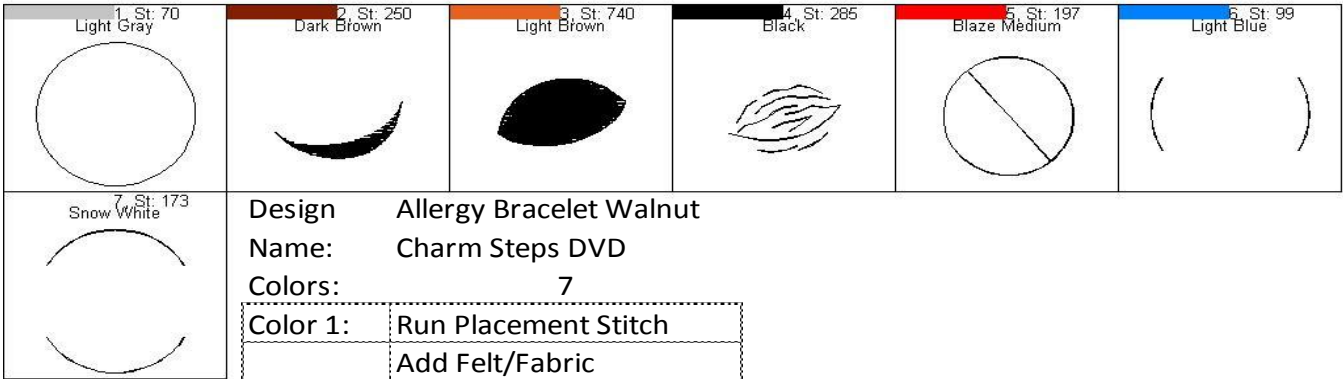

Allergy Bracelet Walnut Charm Steps DVD

Design Allergy Bracelet Walnut

Name: Charm Steps DVD

Colors: 7

Color 1:	Run Placement Stitch
	Add Felt/Fabric
Color 2:	Stitch Filled Area
Color 3:	Stitch Filled Area
Color 4:	Stitch Filled Area
Color 5:	Stitch Outline Detail
Color 6:	Stitch Outline Detail
	Add Back Fabric/Felt
Color 7:	Final Outline