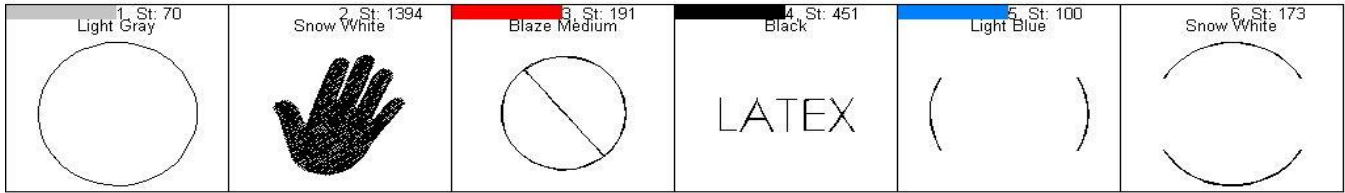

Allergy Bracelet Latex Charm Steps DVD

Design Allergy Bracelet Latex

Name: Charm Steps DVD

Colors: 6

Color 1:	Run Placement Stitch
	Add Felt/Fabric
Color 2:	Stitch Filled Area
Color 3:	Stitch Outline Detail
Color 4:	Stitch Outline Detail
Color 5:	Stitch Outline Detail
	Add Back Fabric/Felt
Color 6:	Final Outline