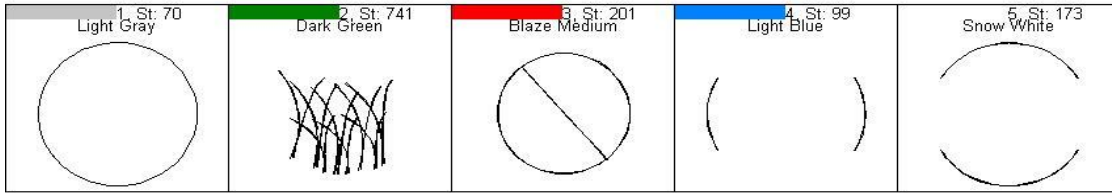

Allergy Bracelet Grass Charm Steps DVD

Design Allergy Bracelet Grass

Name: Charm Steps DVD

Colors: 5

Color 1:	Run Placement Stitch
	Add Felt/Fabric
Color 2:	Stitch Outline Detail
Color 3:	Stitch Outline Detail
Color 4:	Stitch Outline Detail
	Add Back Fabric/Felt
Color 5:	Final Outline