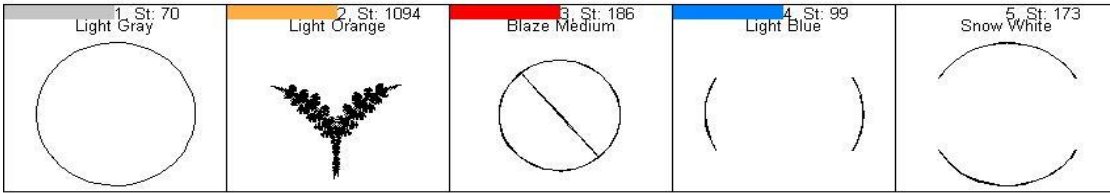

Allergy Bracelet Gluten Charm Steps DVD

Design Allergy Bracelet Gluten

Name: Charm Steps DVD

Colors: 5

Color 1:	Run Placement Stitch
	Add Felt/Fabric
Color 2:	Stitch Filled Area
Color 3:	Stitch Outline Detail
Color 4:	Stitch Outline Detail
	Add Back Fabric/Felt
Color 5:	Final Outline