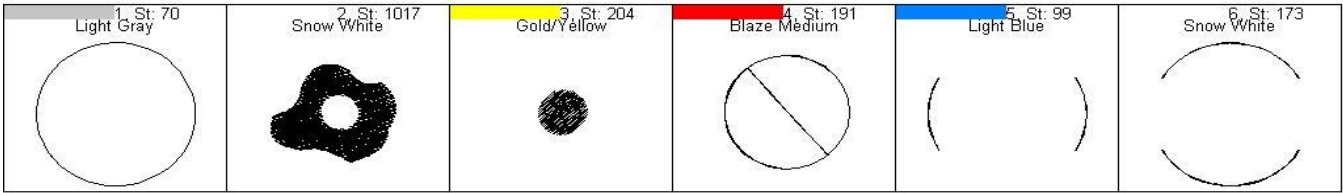

Allergy Bracelet Egg Charm Steps DVD

Design Allergy Bracelet Egg  
 Name: Charm Steps DVD  
 Colors: 6

Color 1:	Run Placement Stitch Add Felt/Fabric
Color 2:	Stitch Filled Area
Color 3:	Stitch Filled Area
Color 4:	Stitch Outline Detail
Color 5:	Stitch Outline Detail
	Add Back Fabric/Felt
Color 6:	Final Outline