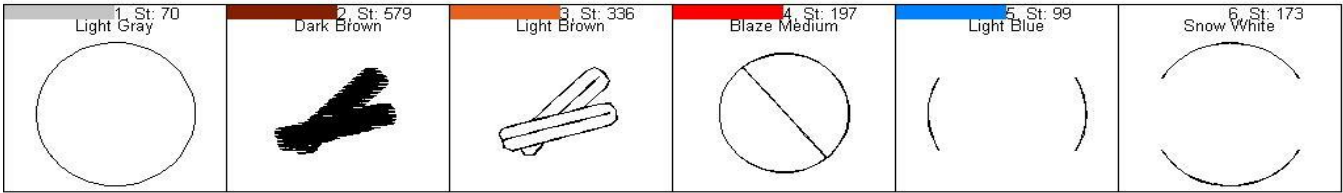

Allergy Bracelet Cinnomon Charm Steps DVD

Allergy Bracelet

Design Cinnomon Charm Steps

Name: DVD

Colors: 6

Color 1:	Run Placement Stitch
	Add Felt/Fabric
Color 2:	Stitch Filled Area
Color 3:	Stitch Outline Detail
Color 4:	Stitch Outline Detail
Color 5:	Stitch Outline Detail
	Add Back Fabric/Felt
Color 6:	Final Outline