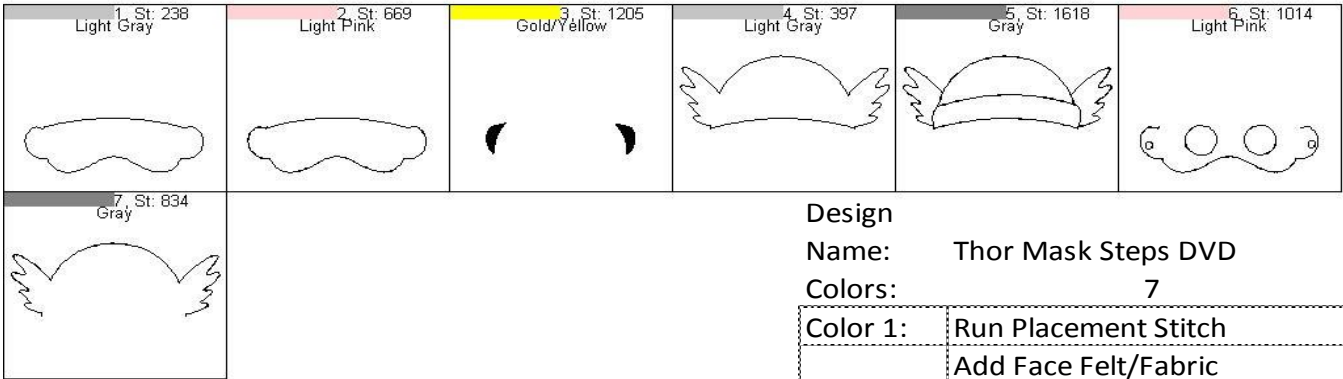

Thor Mask Steps DVD

Design

Name: Thor Mask Steps DVD

Colors: 7

Color 1:	Run Placement Stitch
	Add Face Felt/Fabric
Color 2:	Run Tackdown Stitch
	Trim Felt/Fabric
Color 3:	Stitch Filled Area
Color 4:	Run Placement Stitch
	Add Helmet Felt/Fabric
Color 5:	Run Tackdown Stitch
	Trim Felt/Fabric
	Add Back Fabric/Felt
Color 6:	Final Outline Face
Color 7:	Final Outline Helmet