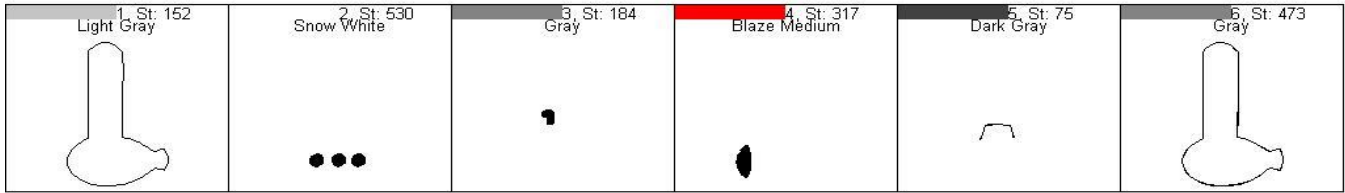

Submarine Snap Tab Steps DVD

Design Submarine Snap Tab Steps
Name: DVD

Colors: 6

Color 1:	Run Placement Stitch
	Add Felt/Fabric
Color 2:	Stitch Filled Area
Color 3:	Stitch Filled Area
Color 4:	Stitch Filled Area
Color 5:	Stitch Outline Detail
	Add Back Fabric/Felt
Color 6:	Final Outline