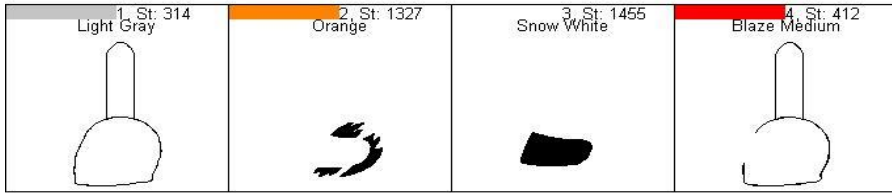

Racing Helmet Snap Tab Steps DVD

Design Racing Helmet Snap Tab

Name: Steps DVD

Colors: 4

Color 1:	Run Placement Stitch
	Add Felt/Fabric
Color 2:	Stitch Filled Area
Color 3:	Stitch Filled Area
	Add Back Fabric/Felt
Color 4:	Final Outline