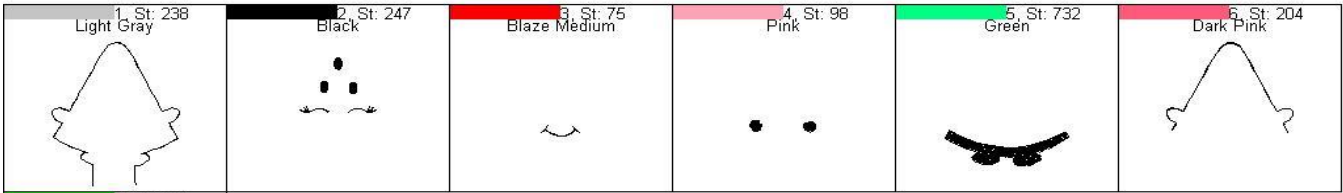

Kawaii Watermelon Snap Tab Steps DVD

Design: Kawaii Watermelon Snap
 Name: Tab Steps DVD
 Colors: 7

Color 1:	Run Placement Stitch
	Add Felt/Fabric
Color 2:	Stitch Filled Area
Color 3:	Stitch Outline Detail
Color 4:	Stitch Filled Area
Color 5:	Stitch Filled Area
	Add Back Fabric/Felt
Color 6:	Final Outline Top
Color 7:	Final Outline Rind