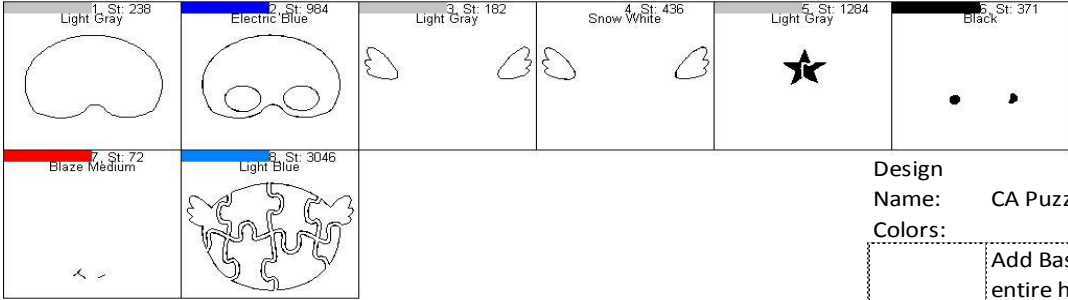

CA Puzzle Steps DVD

Design Name: CA Puzzle Steps DVD
 Colors: 8

	Add Base Felt/Fabric Over the entire hoopp
Color 1:	Run Placement Stitch
	Add Mask Felt/Fabric
Color 2:	Run Tackdown Stitch
	Trim Felt/Fabric Including the eye holes
Color 3:	Run Placement Stitch
	Add Wings Felt/Fabric
Color 4:	Run Tackdown Stitch
	Trim Felt/Fabric
Color 5:	Stitch Filled Area
Color 6:	Stitch Filled Area
Color 7:	Stitch Outline Detail
	Add Back Fabric/Felt
Color 8:	Final Outline