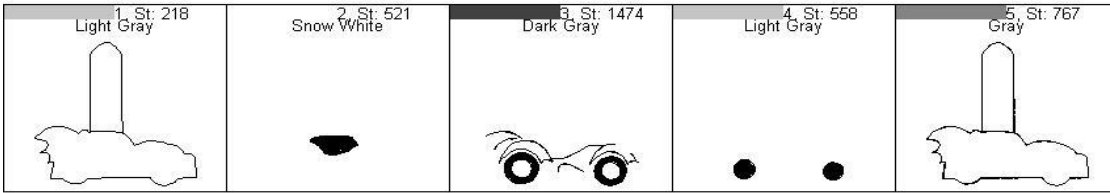

Bat Car Snap Tab Steps DVD

Design Bat Car Snap Tab Steps

Name: DVD

Colors: 5

Color 1:	Run Placement Stitch
	Add Felt/Fabric
Color 2:	Stitch Filled Area
Color 3:	Stitch Outline Detail
Color 4:	Stitch Filled Area
	Add Back Fabric/Felt
Color 5:	Final Outline