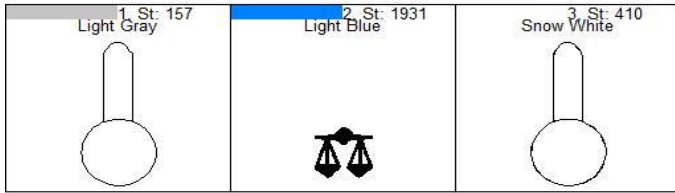

Libra Snap Tab Steps DVD

Design

Name: Libra Snap Tab Steps DVD

Colors: 3

|          |                      |
|----------|----------------------|
| Color 1: | Run Placement Stitch |
|          | Add Felt/Fabric      |
| Color 2: | Stitch Filled Area   |
|          | Add Back Fabric/Felt |
| Color 3: | Final Outline        |