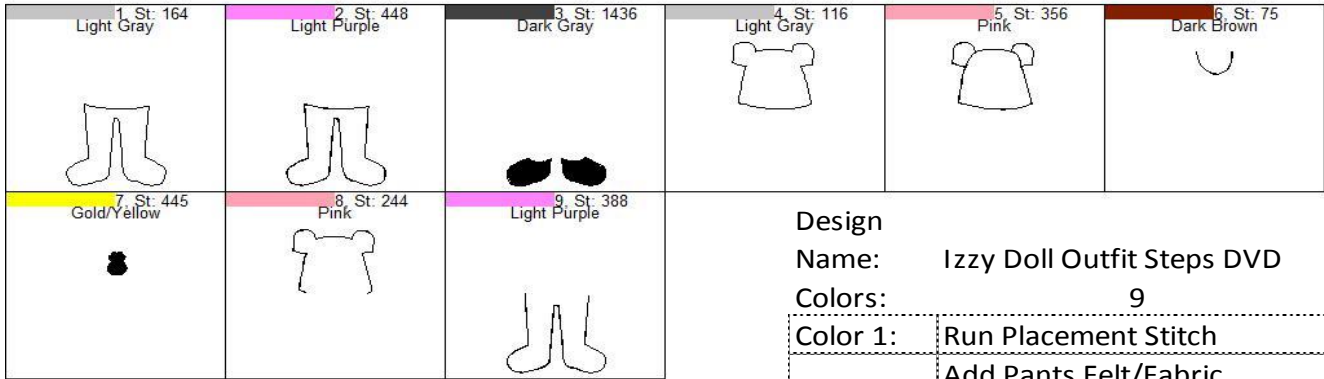

Izzy Doll Outfit Steps DVD

Design

Name: Izzy Doll Outfit Steps DVD

Colors: 9

Color 1:	Run Placement Stitch
	Add Pants Felt/Fabric
Color 2:	Run Tackdown Stitch
	Trim Felt/Fabric
Color 3:	Stitch Filled Area
Color 4:	Run Placement Stitch
	Add Shirt Felt/Fabric
Color 5:	Run Tackdown Stitch
	Trim Felt/Fabric
Color 6:	Stitch Filled Area
Color 7:	Stitch Filled Area
	Add Back Fabric/Felt
Color 8:	Final Outline Shirt
Color 9:	Final Outline Pants