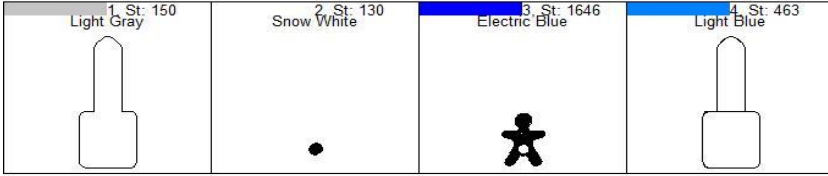

GI Snap Tab Steps DVD

Design

Name: GI Snap Tab Steps DVD

Colors: 3

Color 1:	Run Placement Stitch
	Add Felt/Fabric
Color 2:	Stitch Filled Area
	Add Back Fabric/Felt
Color 3:	Final Outline