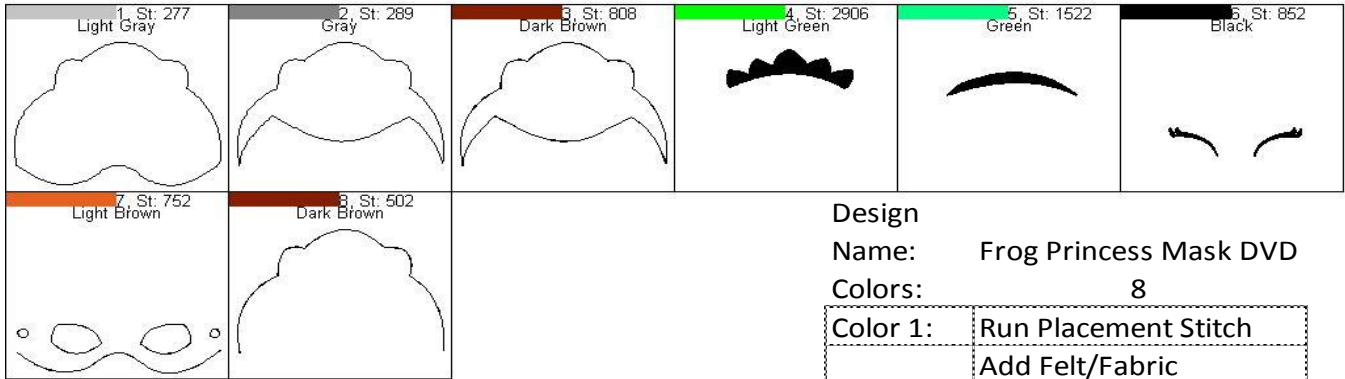

Frog Princess Mask DVD

Design

Name: Frog Princess Mask DVD

Colors: 8

Color 1:	Run Placement Stitch Add Felt/Fabric
Color 2:	Run Placement Stitch Add Hair Felt/Fabric
Color 3:	Run Tackdown Stitch Trim Felt/Fabric
Color 4:	Stitch Filled Area
Color 5:	Stitch Filled Area
Color 6:	Stitch Filled Area
	Add Back Fabric/Felt
Color 7:	Final Outline Face
Color 8:	Final Outline Hair