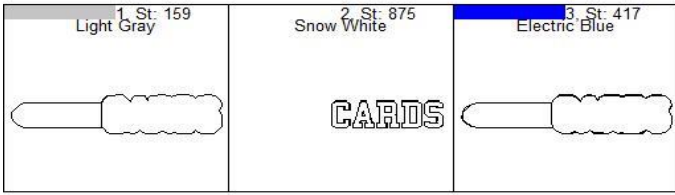

Cards Snap Tab Steps Outline DVD

Design Cards Snap Tab Steps

Name: Outline DVD

Colors: 3

Color 1:	Run Placement Stitch
	Add Felt/Fabric
Color 2:	Stitch Outline Detail
	Add Back Fabric/Felt
Color 3:	Final Outline