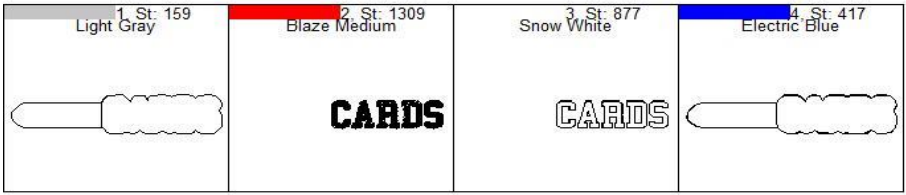

Cards Snap Tab Steps Filled DVD

Design Cards Snap Tab Steps Filled

Name: DVD

Colors: 4

Color 1:	Run Placement Stitch
	Add Felt/Fabric
Color 2:	Stitch Filled Area
Color 3:	Stitch Outline Detail
	Add Back Fabric/Felt
Color 4:	Final Outline