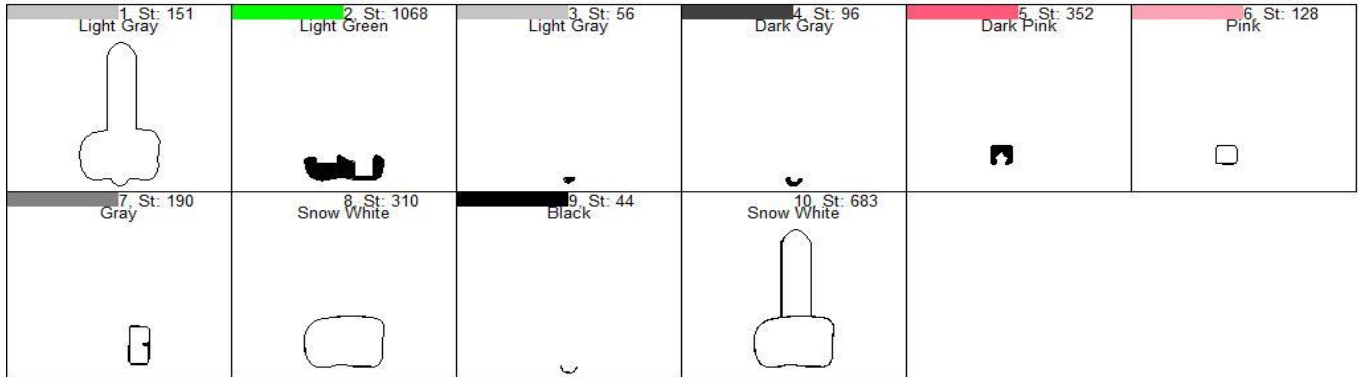

Camper Snap Tab Steps DVD

Design Camper Snap Tab Steps

Name: DVD

Colors: 10

Color 1:	Run Placement Stitch
	Add Felt/Fabric
Color 2:	Stitch Filled Area
Color 3:	Stitch Filled Area
Color 4:	Stitch Filled Area
Color 5:	Stitch Filled Area
Color 6:	Stitch Outline Detail
Color 7:	Stitch Outline Detail
Color 8:	Stitch Outline Detail
	Add Back Fabric/Felt
Color 9:	Final Outline Tire
Color 10:	Final Outline Camper