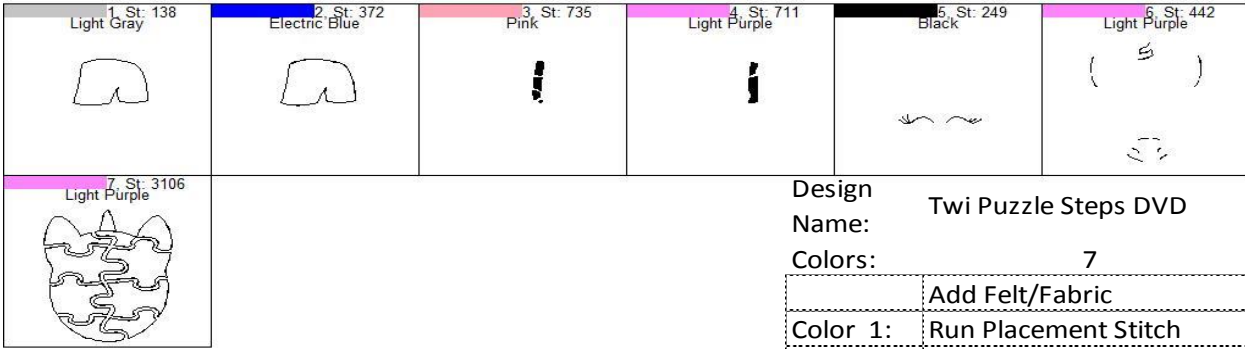

Twi Puzzle Steps DVD

Design Name: Twi Puzzle Steps DVD

Colors: 7

	Add Felt/Fabric
Color 1:	Run Placement Stitch
	Add Felt/Fabric
Color 2:	Run Tackdown Stitch
	Trim Felt/Fabric
Color 3:	Stitch Filled Area
Color 4:	Stitch Filled Area
Color 5:	Stitch Outline Detail
Color 6:	Stitch Outline Detail
	Add Back Fabric/Felt
Color 7:	Final Outline