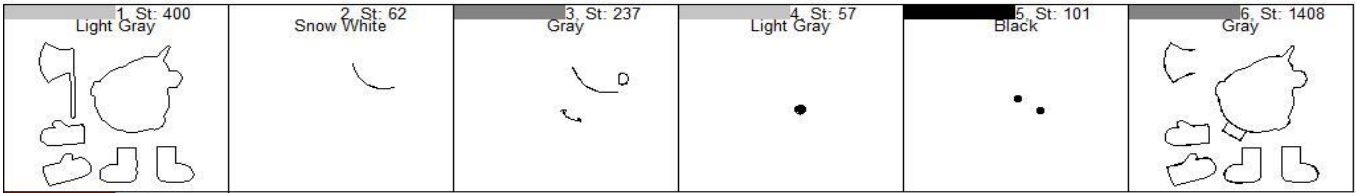

Tin Man Bow Peep Steps DVD

Design Tin Man Bow Peep Steps

Name: DVD

Colors: 7

Color 1:	Run Placement Stitch Add Felt/Fabric
Color 2:	Stitch Outline Detail
Color 3:	Stitch Outline Detail
Color 4:	Stitch Filled Area
Color 5:	Stitch Filled Area Add Back Fabric/Felt
Color 6:	Final Outline Body Stitch Filled Area Ax
Color 7:	Handle