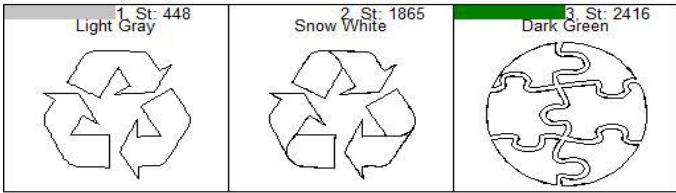

Recycle Puzzle Steps DVD

Design Recycle Puzzle Steps

Name: DVD

Colors: 3

	Add Felt/Fabric
Color 1:	Run Placement Stitch
	Add Felt/Fabric
Color 2:	Run Tackdown Stitch
	Trim Felt/Fabric
	Add Back Fabric/Felt
Color 3:	Final Outline Body