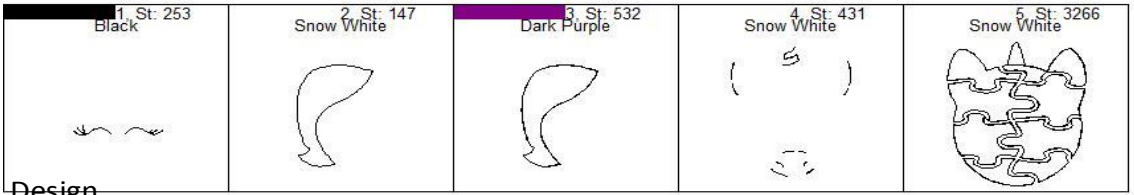

Rare Puzzle Steps DVD

Design Name: Rare Puzzle Steps DVD

Colors: 5

	Add Felt/Fabric
Color 1:	Stitch Outline Detail
Color 2:	Run Placement Stitch
	Add Felt/Fabric
Color 3:	Run Tackdown Stitch
	Trim Felt/Fabric
Color 4:	Stitch Outline Detail
	Add Back Fabric/Felt
Color 5:	Final Outline