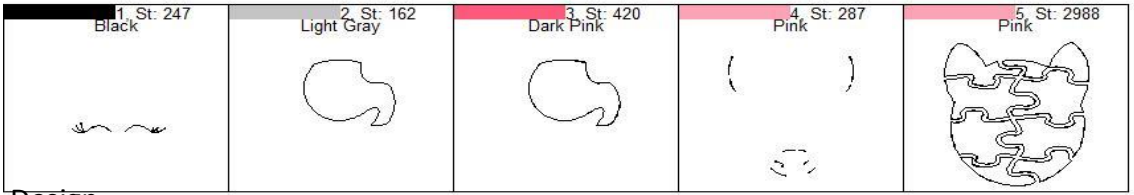

Pinky Puzzle Steps DVD

Design Name: Pinky Puzzle Steps DVD

Colors: 5

	Add Felt/Fabric
Color 1:	Stitch Outline Detail
Color 2:	Run Placement Stitch
	Add Felt/Fabric
Color 3:	Run Tackdown Stitch
	Trim Felt/Fabric
Color 4:	Stitch Outline Detail
	Add Back Fabric/Felt
Color 5:	Final Outline