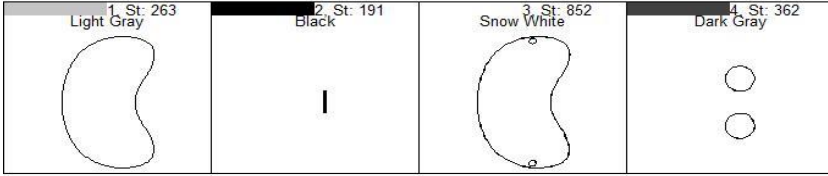

Max Mask Steps DVD

Design

Name: Max Mask Steps DVD

Colors: 4

Color 1:	Run Placement Stitch
	Add Felt/Fabric
Color 2:	Stitch Satin Stitch
	Add Back Fabric/Felt
Color 3:	Final Outline Mask
Color 4:	Final Outline Eyes