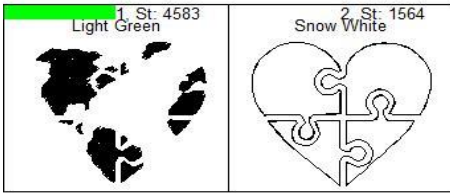

Heart Earth Puzzle Steps DVD

Design Heart Earth Puzzle Steps

Name: DVD

Colors: 2

	Add Felt/Fabric
Color 1:	Stitch Filled Area
	Add Back Fabric/Felt
Color 2:	Final Outline