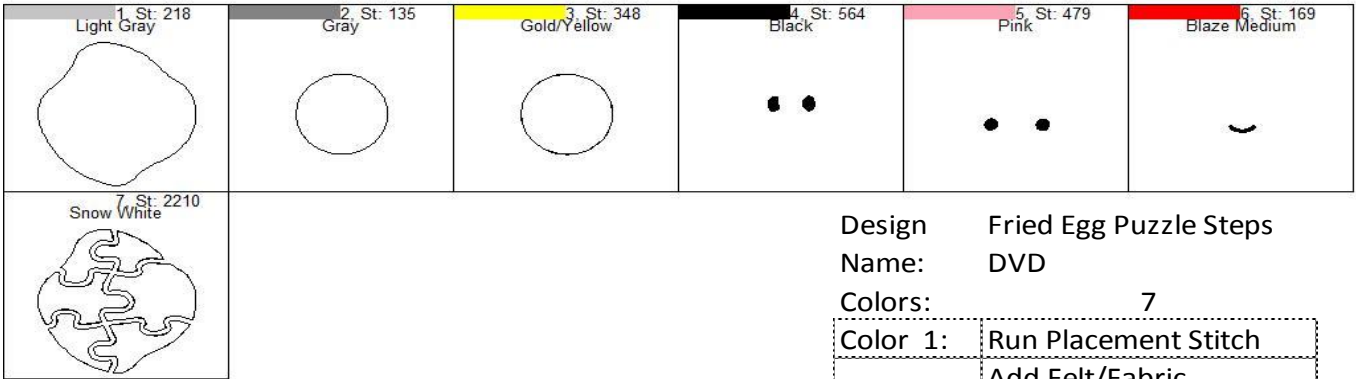

Fried Egg Puzzle Steps DVD

Design: Fried Egg Puzzle Steps
 Name: DVD

Colors: 7

Color 1:	Run Placement Stitch
	Add Felt/Fabric
Color 2:	Run Placement Stitch
	Add Yolk Felt/Fabric
Color 3:	Run Tackdown Stitch
	Add Back Fabric/Felt
Color 4:	Stitch Filled Area
Color 5:	Stitch Filled Area
Color 6:	Stitch Filled Area
	Add Back Fabric/Felt
Color 7:	Final Outline