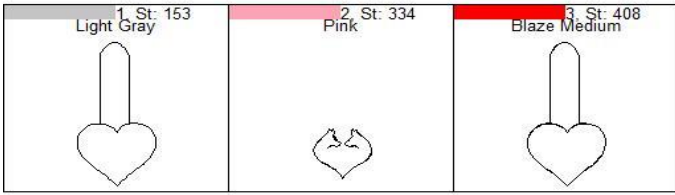

Dog Dog Snap Tab Steps DVD

Design Dog Dog Snap Tab Steps

Name: DVD

Colors: 3

Color 1:	Run Placement Stitch
	Add Felt/Fabric
Color 2:	Stitch Outline Detail
	Add Back Fabric/Felt
Color 3:	Final Outline