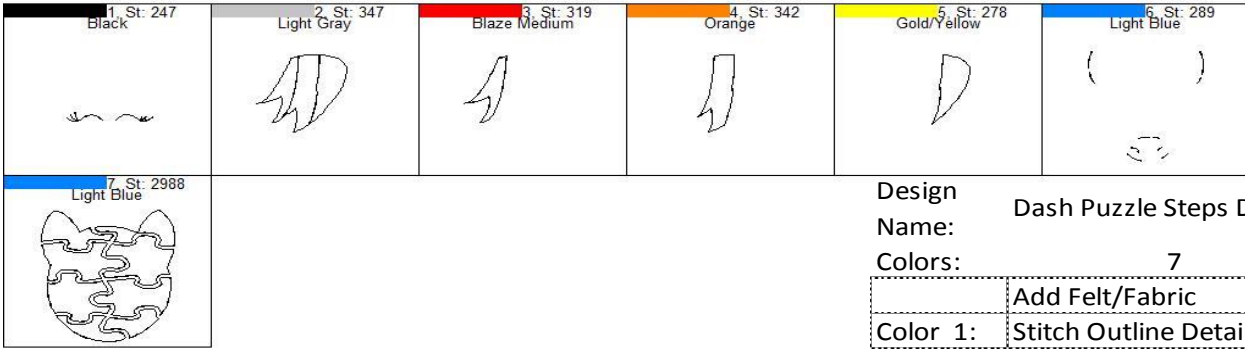

Dash Puzzle Steps DVD

Design Name: Dash Puzzle Steps DVD

Colors: 7

	Add Felt/Fabric
Color 1:	Stitch Outline Detail
Color 2:	Run Placement Stitch
	Add Felt/Fabric
Color 3:	Run Tackdown Stitch
	Trim Felt/Fabric
	Add Felt/Fabric
Color 4:	Run Tackdown Stitch
	Trim Felt/Fabric
	Add Felt/Fabric
Color 5:	Run Tackdown Stitch
	Trim Felt/Fabric
Color 6:	Stitch Outline Detail
	Add Back Fabric/Felt
Color 7:	Final Outline