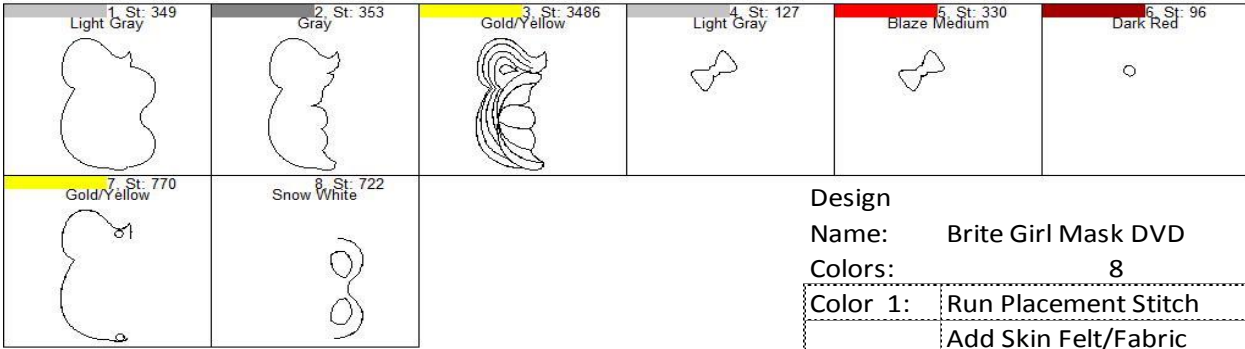

Brite Girl Mask DVD

Design

Name: Brite Girl Mask DVD

Colors: 8

Color 1:	Run Placement Stitch
	Add Skin Felt/Fabric
Color 2:	Run Placement Stitch
	Add Hair Felt/Fabric
Color 3:	Run Tackdown Stitch
	Trim Felt/Fabric
Color 4:	Run Placement Stitch
	Add Bow Felt/Fabric
Color 5:	Run Tackdown Stitch
	Trim Felt/Fabric
Color 6:	Stitch Outline Detail
	Add Back Fabric/Felt
Color 7:	Final Outline Hair
Color 8:	Final Outline Face