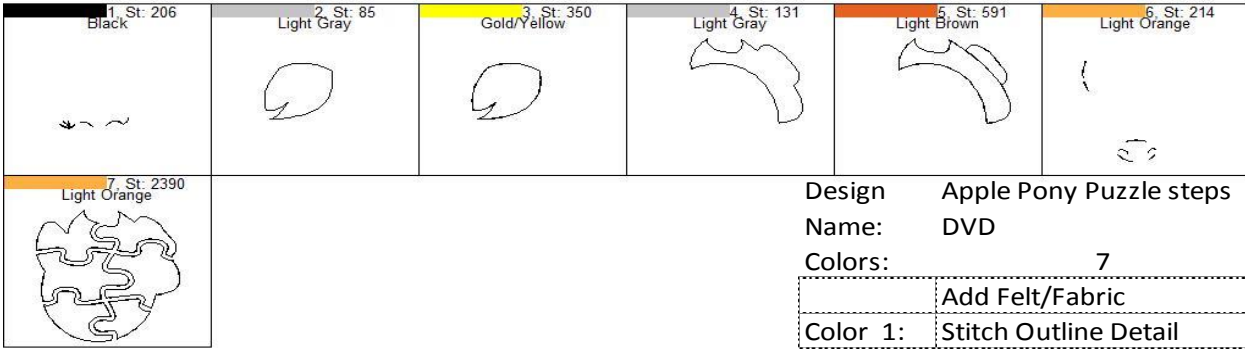

Apple Pony Puzzle steps DVD

Design: Apple Pony Puzzle steps
 Name: DVD
 Colors: 7

	Add Felt/Fabric
Color 1:	Stitch Outline Detail
Color 2:	Run Placement Stitch
	Add Hair Felt/Fabric
Color 3:	Run Tackdown Stitch
	Trim Felt/Fabric
Color 4:	Run Placement Stitch
	Add Hat Felt/Fabric
Color 5:	Run Tackdown Stitch
	Trim Felt/Fabric
Color 6:	Stitch Outline Detail
	Add Back Fabric/Felt
Color 7:	Final Outline