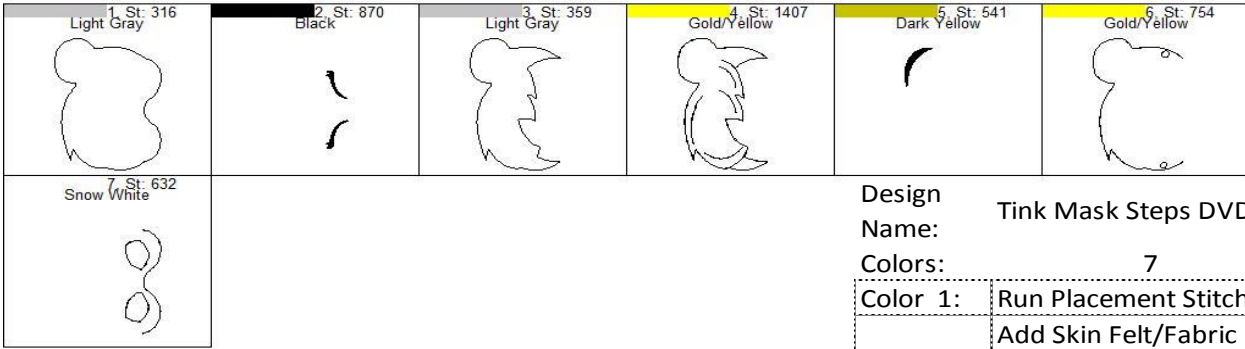

Tink Mask Steps DVD

Design Name: Tink Mask Steps DVD

Colors: 7

Color 1:	Run Placement Stitch Add Skin Felt/Fabric
Color 2:	Stitch Filled Area
Color 3:	Run Placement Stitch Add Hair Felt/Fabric
Color 4:	Run Tackdown Stitch Trim Felt/Fabric
Color 5:	Stitch Filled Area Add Back Fabric/Felt
Color 6:	Final Outline Hair
Color 7:	Final Outline Face