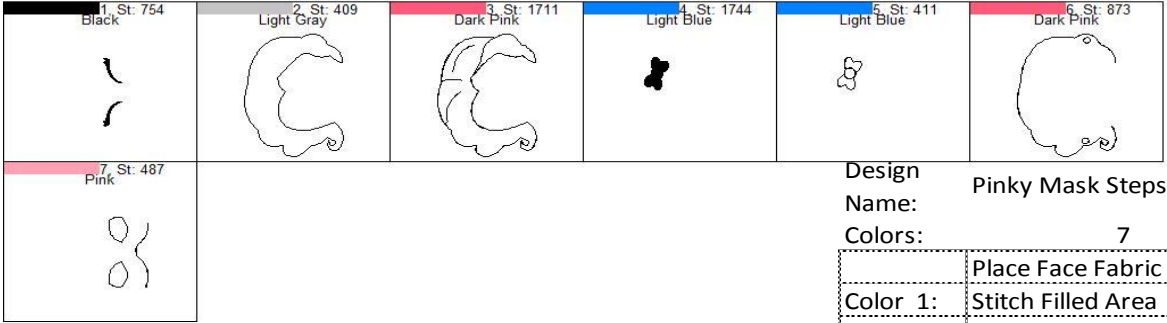

Pinky Mask Steps DVD

Design Name: Pinky Mask Steps DVD

Colors: 7

	Place Face Fabric
Color 1:	Stitch Filled Area
Color 2:	Run Placement Stitch
	Add Hair Felt/Fabric
Color 3:	Run Tackdown Stitch
	Trim Felt/Fabric
Color 4:	Stitch Filled Area
Color 5:	Stitch Outline Detail
	Add Back Fabric/Felt
Color 6:	Final Outline Hair
Color 7:	Final Outline Face