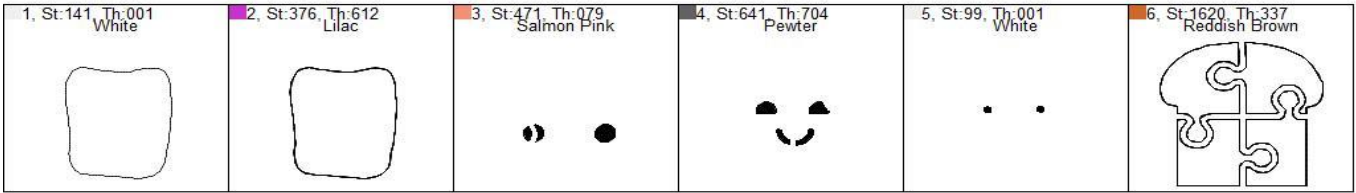

PB&J Puzzle 4x4 Steps DVD

Design PB&J Puzzle 4x4 Steps

Name: DVD

Colors: 6

	Place Bread Felt/Fabric
Color 1:	Run Placement Stitch
	Add PB or J Felt/Fabric
Color 2:	Run Tackdown Stitch
	Trim Felt/Fabric
Color 3:	Stitch Filled Area
Color 4:	Stitch Filled Area
Color 5:	Stitch Filled Area
	Add Back Fabric/Felt
Color 6:	Final Outline