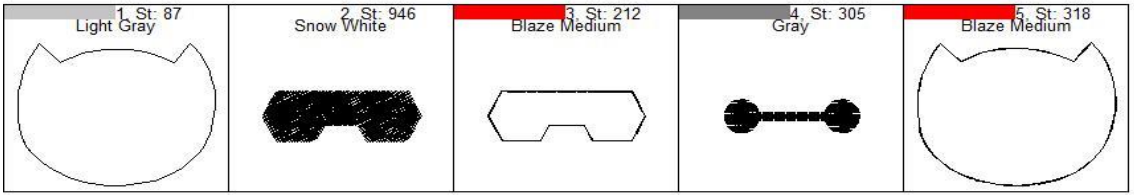

Max Mask Feltie Steps DVD

Design Max Mask Feltie Steps

Name: DVD

Colors: 5

Color 1:	Run Placement Stitch
	Add Felt/Fabric
Color 2:	Stitch Filled Area
Color 3:	Stitch Outline Detail
Color 4:	Stitch Filled Area
	Add Back Fabric/Felt
Color 5:	Final Outline