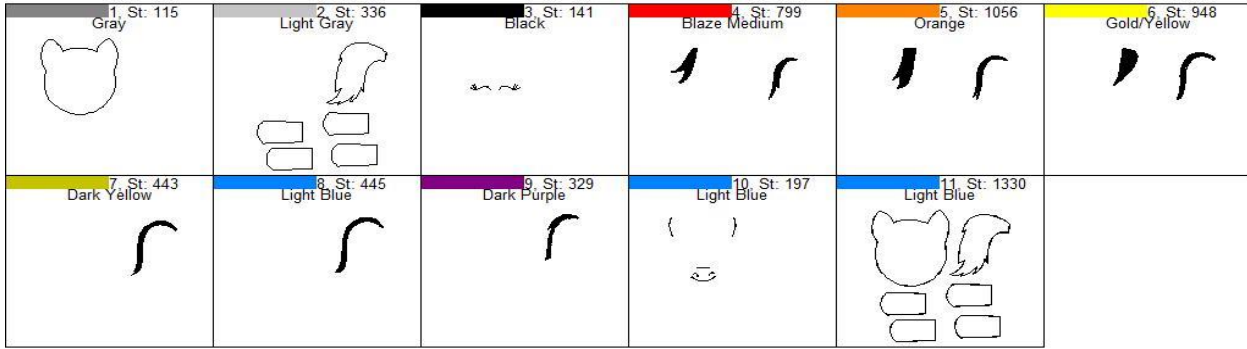

Dash Pony Bow Steps DVD

Design Dash Pony Bow Steps

Name: DVD

Colors: 11

| | |
|-----------|-----------------------|
| Color 1: | Run Placement Stitch |
| Color 2: | Run Placement Stitch |
| Color 3: | Stitch Outline Detail |
| Color 4: | Stitch Filled Area |
| Color 5: | Stitch Filled Area |
| Color 6: | Stitch Filled Area |
| Color 7: | Stitch Filled Area |
| Color 8: | Stitch Filled Area |
| Color 9: | Stitch Filled Area |
| Color 10: | Final Outline |
| | Add Back Fabric/Felt |
| Color 11: | Final Outline |