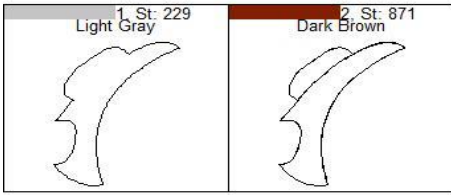

Apple Girl Mask Hat

Design Name: Apple Girl Mask Hat

Colors: 2

Color 1:	Run Placement Stitch
	Add Felt/Fabric
	Add Back Fabric/Felt
Color 2:	Final Outline