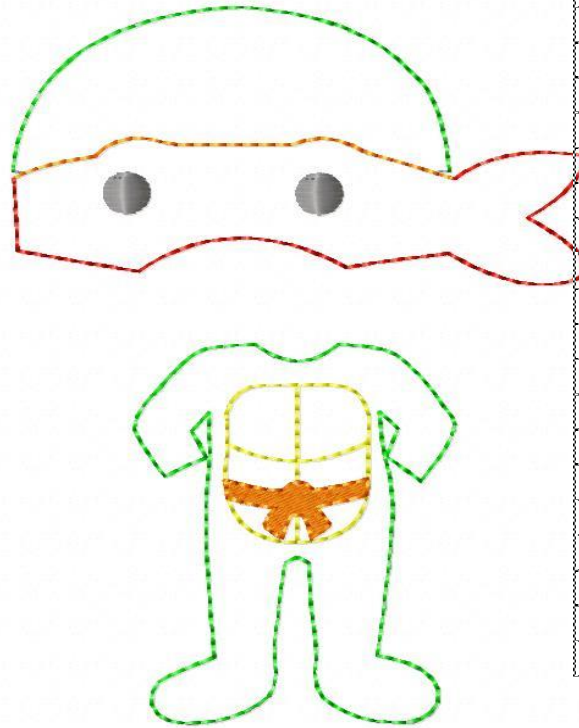

Turtle Ninja Costume Steps DVD

1, St: 252 Gray	2, St: 75 Gray	3, St: 355 Gold/Yellow	4, St: 804 Orange	5, St: 705 Light Green	6, St: 206 Gray
7, St: 172 Light Gray	8, St: 480 Orange	9, St: 225 Gray	10, St: 334 Blaze Medium	11, St: 227 Light Green	

Design: Turtle Ninja Costume
Name: Steps DVD

Colors: 11

Color 1:	Run Placement Stitch
	Add Felt/Fabric
Color 2:	Run Placement Stitch
	Add Felt/Fabric
Color 3:	Run Tackdown Stitch
	Trim Felt/Fabric
Color 4:	Stitch Filled Area
	Add Back Fabric/Felt
Color 5:	Final Outline
Color 6:	Run Placement Stitch
	Add Felt/Fabric
Color 7:	Run Placement Stitch
	Add Mask Felt/Fabric
Color 8:	Run Tackdown Stitch
	Trim Felt/Fabric
Color 9:	Stitch Filled Area
	Add Back Fabric/Felt
Color 10:	Final Outline Mask
Color 11:	Final Outline