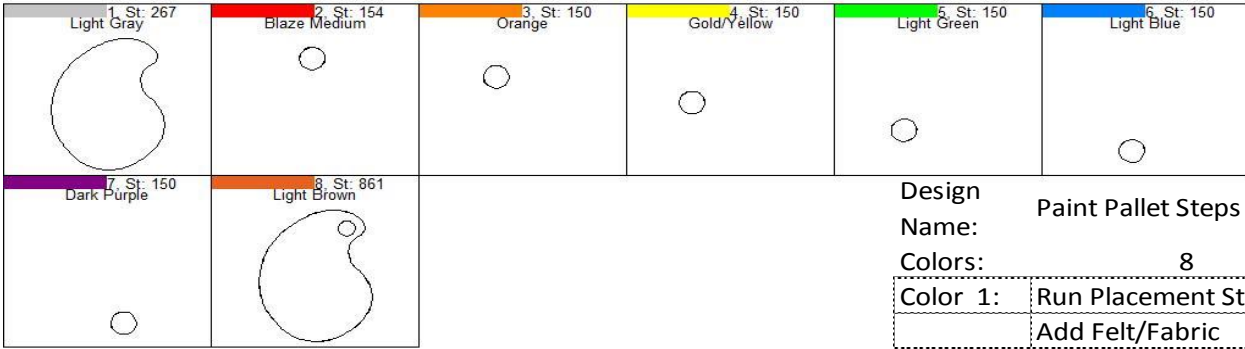

Paint Pallet Steps DVD

Design Name: Paint Pallet Steps DVD

Colors: 8

Color 1:	Run Placement Stitch
	Add Felt/Fabric
Color 2:	Stitch Outline Detail
Color 3:	Stitch Outline Detail
Color 4:	Stitch Outline Detail
Color 5:	Stitch Outline Detail
Color 6:	Stitch Outline Detail
Color 7:	Stitch Outline Detail
	Add Back Fabric/Felt
Color 8:	Final Outline