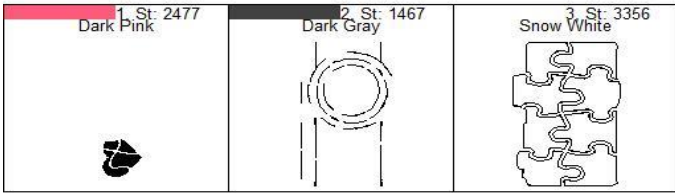

Camera Puzzle Steps Steps DVD

Design Camera Puzzle Steps

Name: Steps DVD

Colors: 3

	Add Felt/Fabric
Color 1:	Stitch Filled Area
Color 2:	Stitch Outline Detail
	Add Back Fabric/Felt
Color 3:	Final Outline