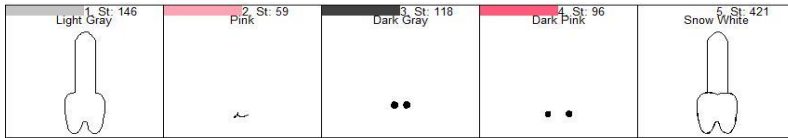

Tooth Snap Tab DVD

Design Name: Tooth Snap Tab DVD

Colors: 5

Color 1:	Run Placement Stitch
	Add Felt/Fabric
Color 2:	Stitch Filled Area
Color 3:	Stitch Filled Area
Color 4:	Stitch Filled Area
	Add Back Fabric/Felt
Color 5:	Final Outline