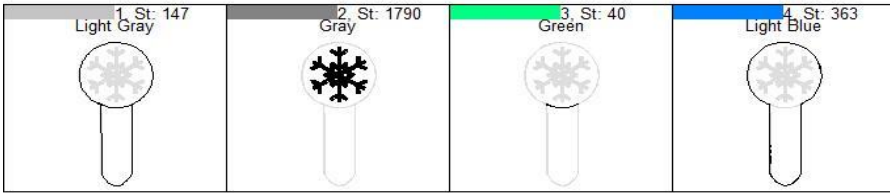

Snowflake PC & PS DVD

Design Name: Snowflake PC & PS DVD

Colors: 4

Color 1:	Run Placement Stitch Add Felt/Fabric
Color 2:	Stitch Filled Area
Color 3:	Stitch Outline Detail Add Back Fabric/Felt
Color 4:	Final Outline