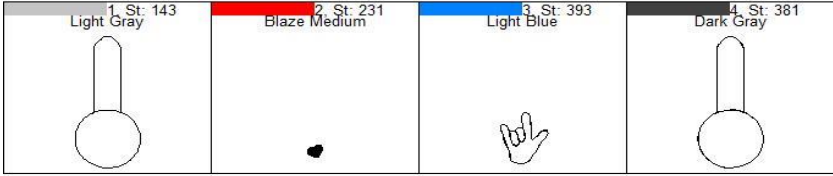

Sign Language Snap Tab Steps DVD

Design: Sign Language Snap Tab  
 Name: Steps DVD

Colors: 4

Color 1:	Run Placement Stitch
	Add Felt/Fabric
Color 2:	Stitch Filled Area
Color 2:	Stitch Outline Detail
	Add Back Fabric/Felt
Color 4:	Final Outline